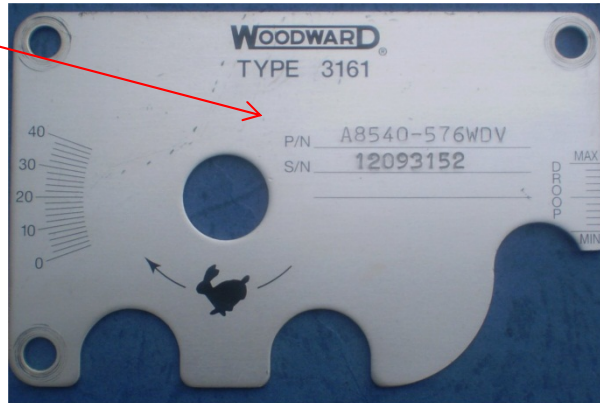

Part Number position examples on hydro mechanic governors:

UG

PBM LTD

HR - SVILNO BB, 51219 ČAVLE (RIJEKA), CROATIA

TEL +385 51 252529/252506; FAX +385 51 252520, MOBILE: +385 91 2021899

E-MAIL: pbm@pbm.hr; WEB: www.pbm.hr

WOODWARD DISTRIBUTOR AND AUTHORIZED INDEPENDENT SERVICE FACILITY

PGA

EGB

3161

SG

Part Number position examples on electronic devices:

PBM LTD

HR - SVILNO BB, 51219 ČAVLE (RIJEKA), CROATIA