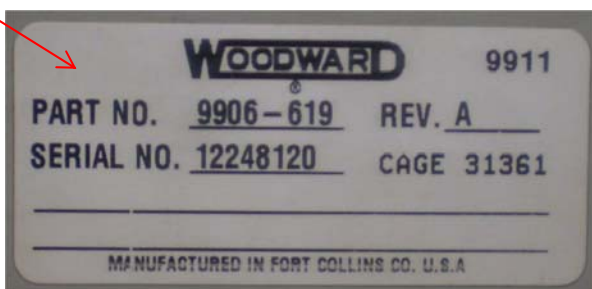

WOODWARD DISTRIBUTOR AND AUTHORIZED INDEPENDENT SERVICE FACILITY

PGA

EGB

3161

SG

Part Number position examples on electronic devices:

PBM LTD

HR - SVILNO BB, 51219 ČAVLE (RIJEKA), CROATIA