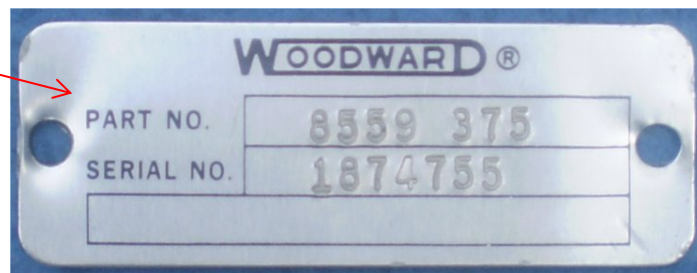

WOODWARD DISTRIBUTOR AND AUTHORIZED INDEPENDENT SERVICE FACILITY

PGA

EGB

3161

SG

Part Number position examples on electronic devices:

PBM LTD

HR - SVILNO BB, 51219 ČAVLE (RIJEKA), CROATIA